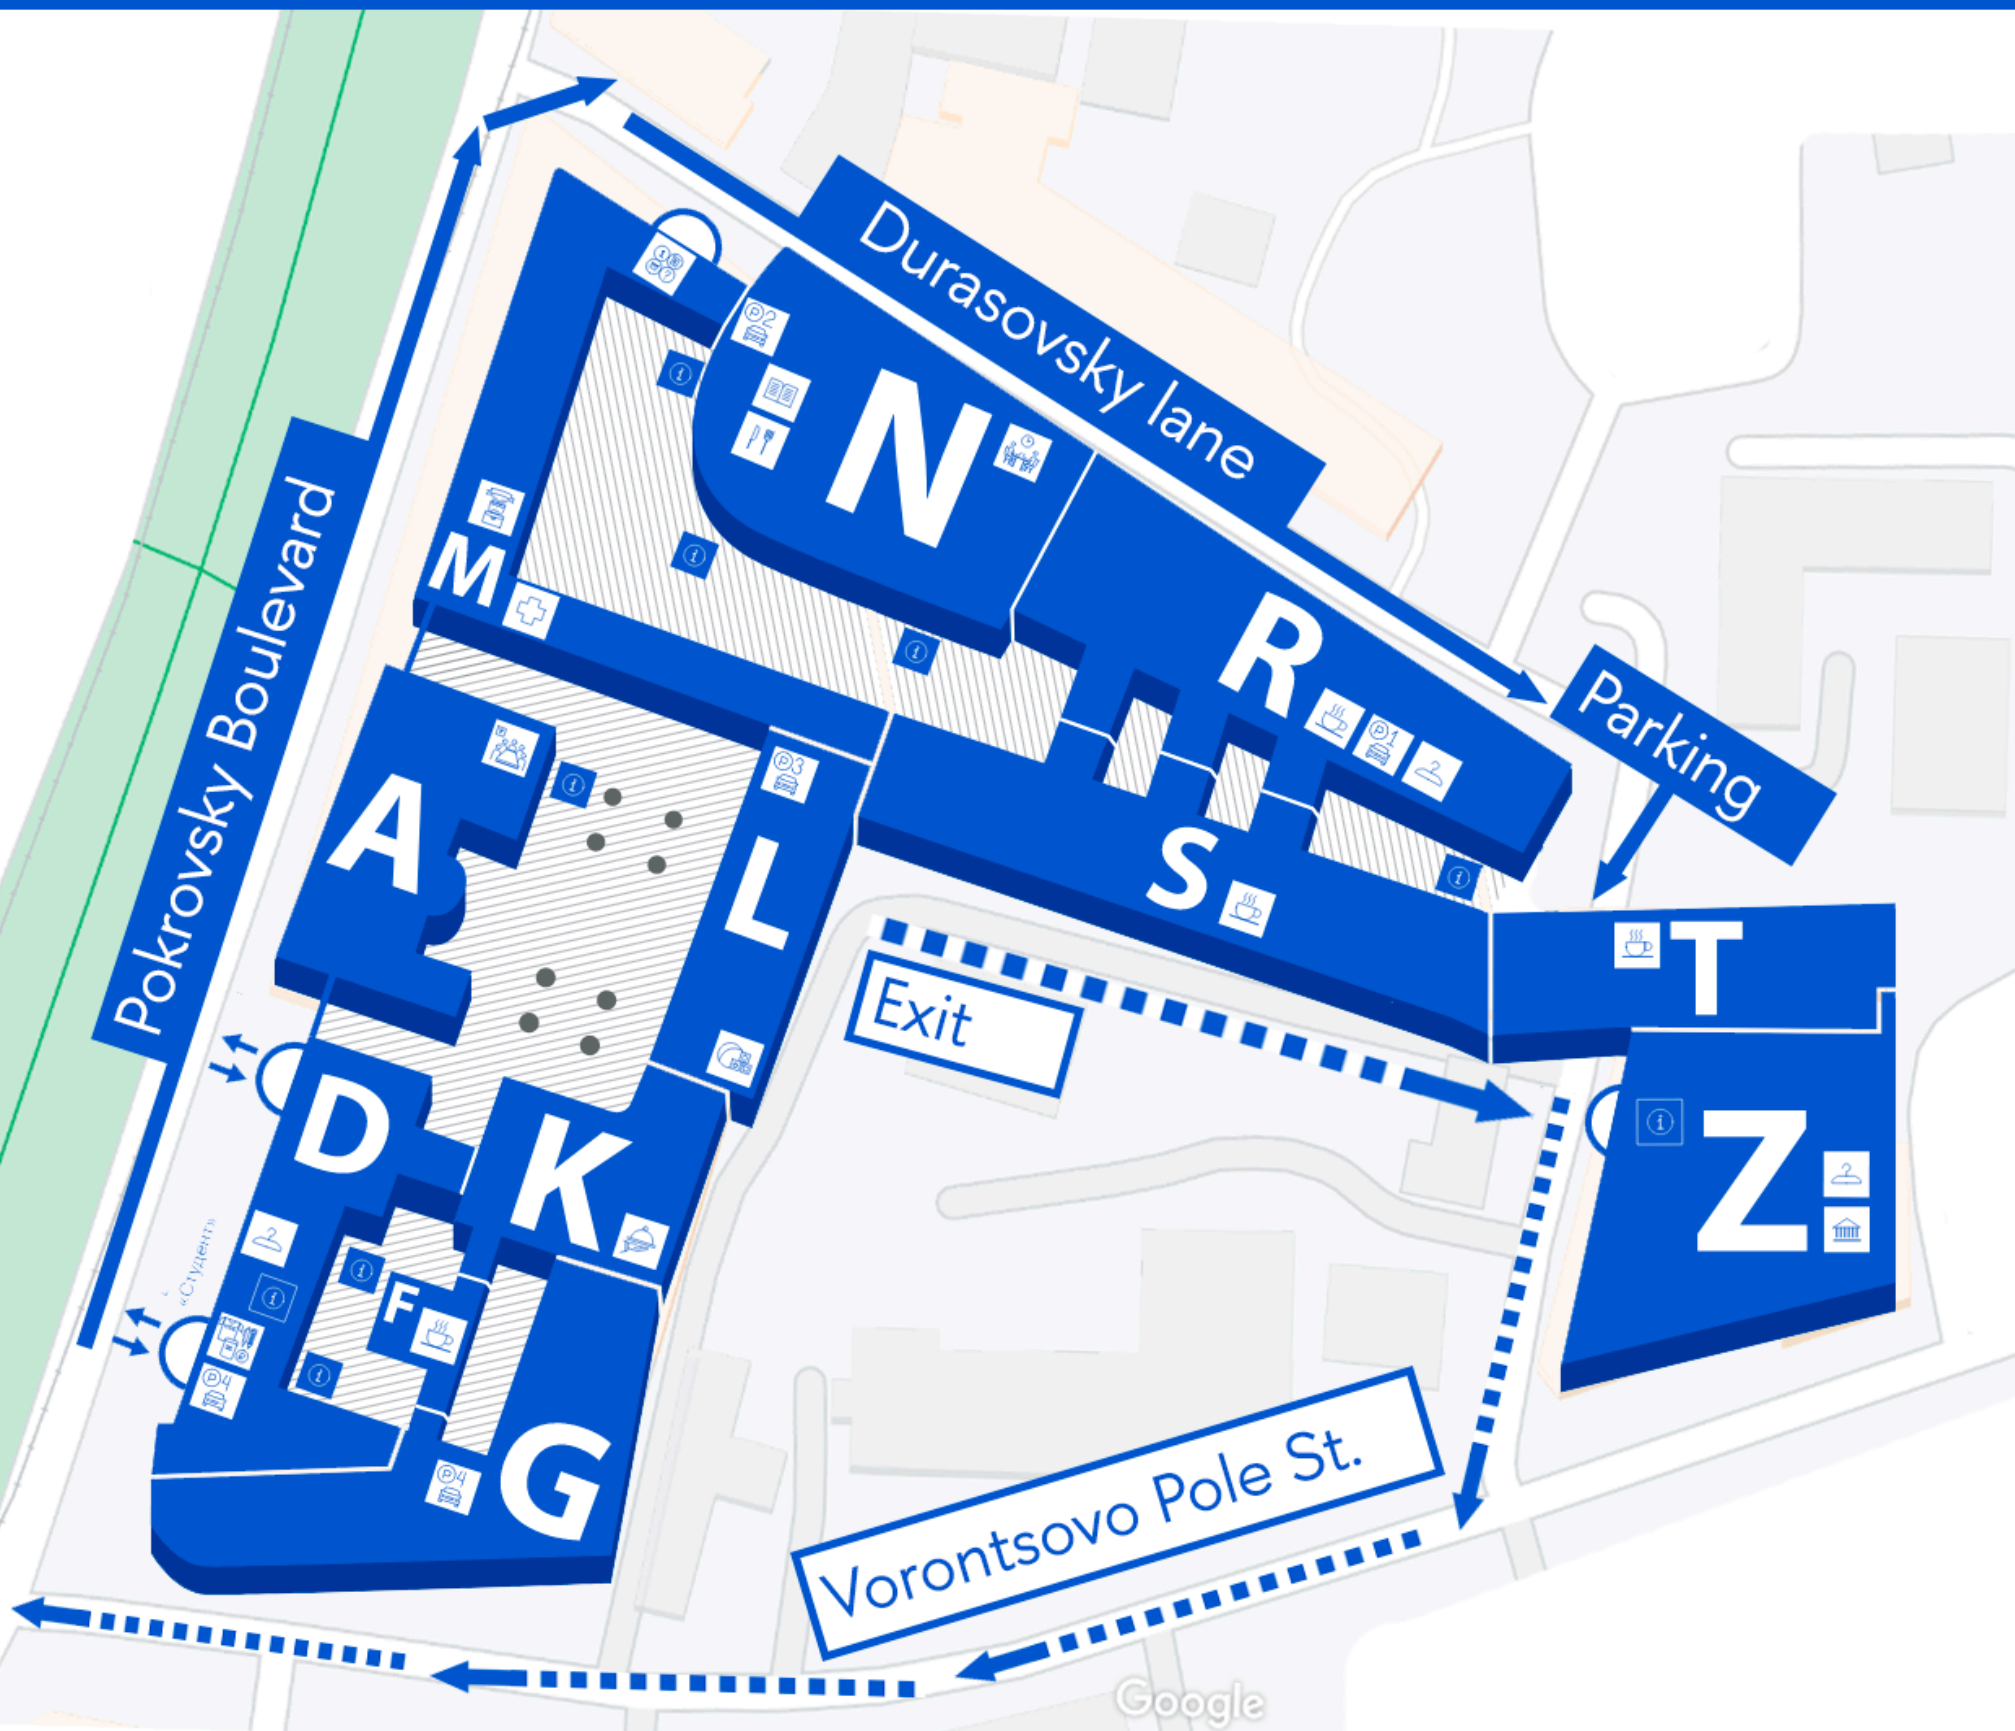

Entry and exit map

Event access map

Through the first entrance on the Pokrovsky Boulevard side through Building D and left into building A or right into buildings G and F

Access to building F is through building G

Follow the signs!